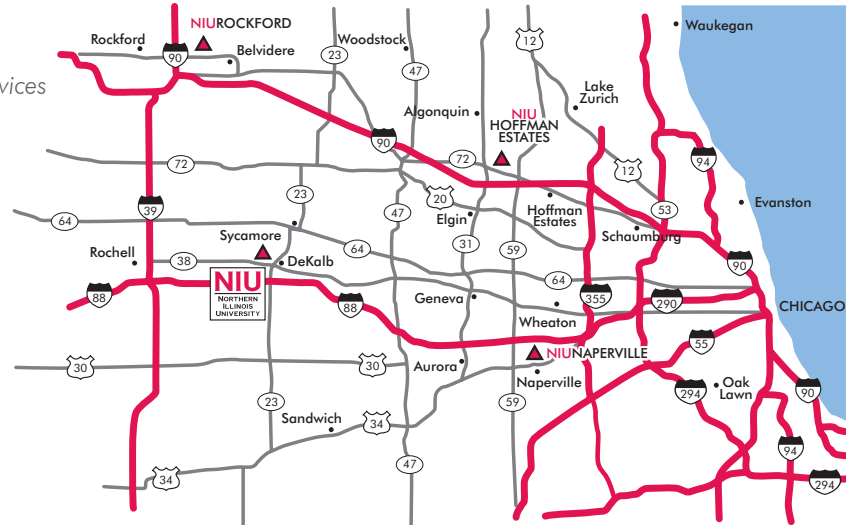

NIU OUTREACH CENTERS

Experience Professional Meeting Environments and Services

DIRECTIONS:

To Northern Illinois University, Naperville Campus

From I-88 (East-West Tollway): Exit at Naperville Road and head south (about 3/10 mile) to Diehl Road. Turn right (west) onto Diehl Road.

From O'Hare Airport (Approx. 25 miles from O'Hare): Exit on I-190 E. Take the I-294 S exit, exit number 1D, towards Indiana. Merge onto I-294 S (portions toll). Take the I-88 W exit towards Aurora. Merge onto East/West Tollway (portions toll). Take the Naperville Road Exit. Exit at Naperville Road and head south (about 3/10 mile) to Diehl Road. Turn right (west) onto Diehl Road.

From Chicago (Approx. 29 miles from downtown Chicago): From the Eisenhower Expressway, take the I-294 S/I-88 W exit, exit number 15A, on the left towards Indiana/Aurora. Merge onto East/West Tollway (portions toll). Take the Naperville Road exit. Exit at Naperville Road and head south (about 3/10 mile) to Diehl Road. Turn right (west) onto Diehl Road.

From the South - via 294: Merge onto East/West Tollway (portions toll) towards Aurora. Take the Naperville Road exit. Exit at Naperville Road and head South (about 3/10 mile) to Diehl Road. Turn right (west) onto Diehl Road.

AIRPORT TRANSPORTATION

Both Midway and O'Hare International airports in Chicago offer a variety of transportation options for travel to Naperville. This can be arranged upon arrival at either airport. Some options include:

- Bluebird: To O'Hare and Midway Airports: For rates and reservations, please contact Bluebird directly at (630) 585-6400.
- Chicagoland Transportation offers Sedan service to the Holiday Inn Select Hotel in Naperville, to O'Hare airport, Midway airport, and to and from Chicago's Loop. For rates and reservations, please contact them directly at (630) 505-9505.
- American Taxi offers prearranged taxi service to and from both airports. For rates and reservations, please contact them directly (630) 920-9480.