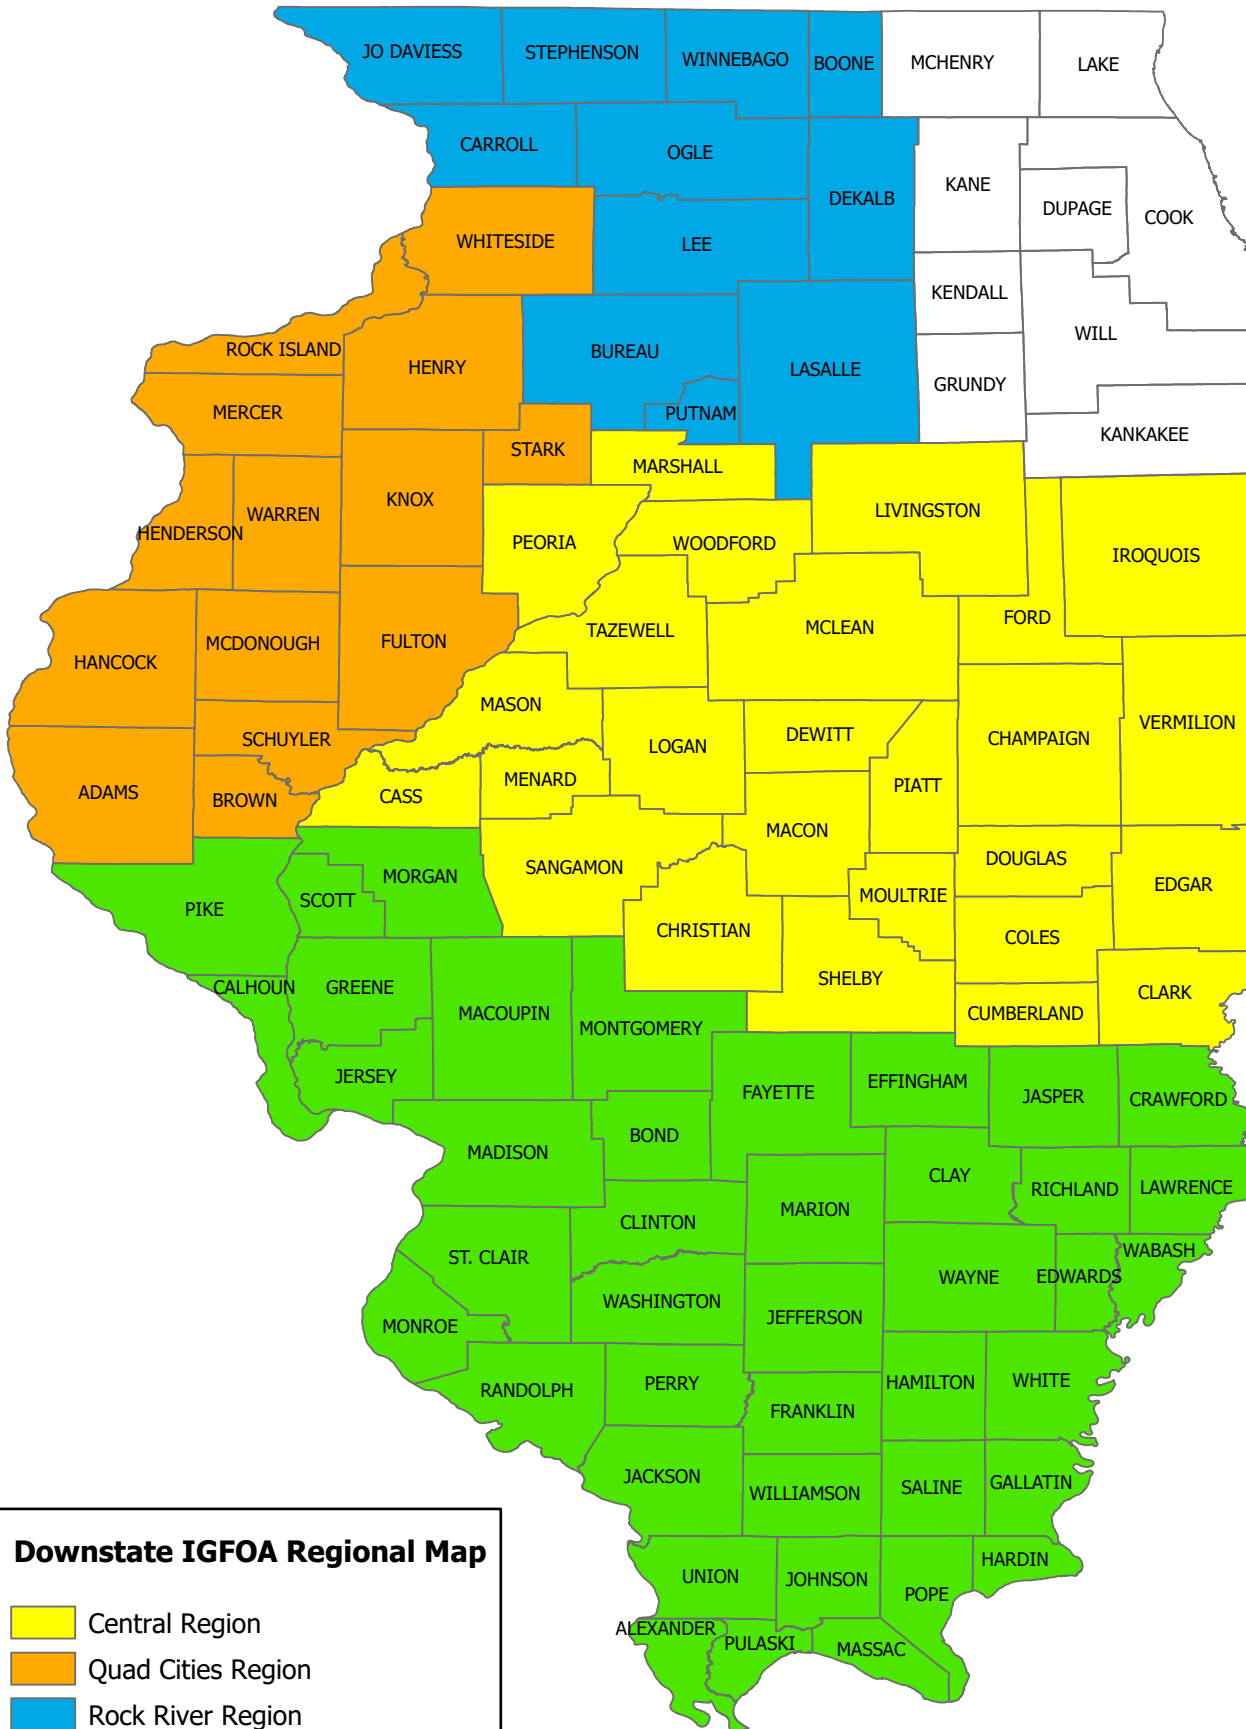

Downstate IGFOA Regional Map

Downstate IGFOA Regional Map

- Central Region
- Quad Cities Region
- Rock River Region
- Southern Region