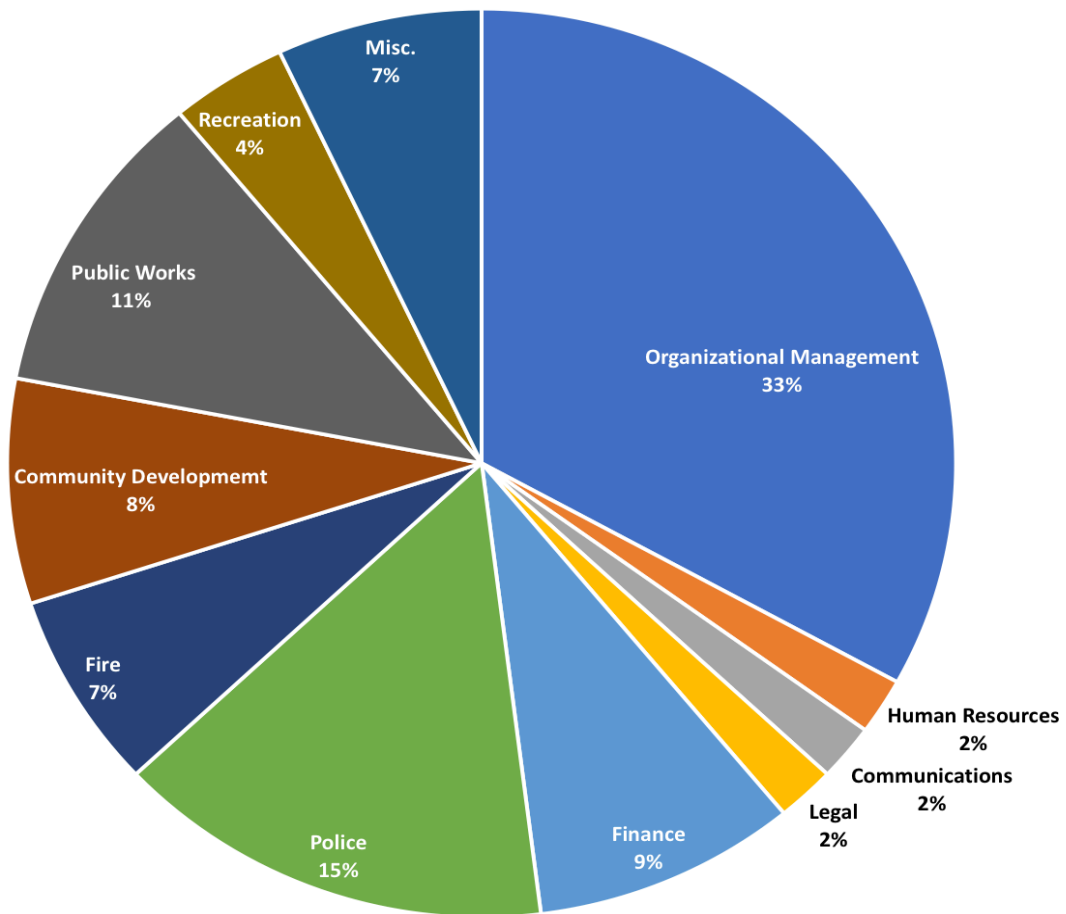

# Midwest Leadership Institute

*Helping local government navigate a complex world in a time of disruptive change*

## MLI Participants 2013-18

NORTHERN ILLINOIS UNIVERSITY

**Center for  
Governmental Studies**

*Outreach, Engagement, and Regional Development*

**Limardi Consulting, LLC**

**MORRISON  
ASSOCIATES**

# Midwest Leadership Institute

*Helping local government navigate a complex world in a time of disruptive change*

NORTHERN ILLINOIS UNIVERSITY

**Center for  
Governmental Studies**

*Outreach, Engagement, and Regional Development*